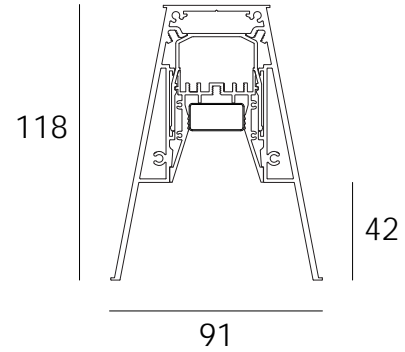

MINI SKIRT IP67 SUS

SUSPENDED PROFILES

SR DARKON
THE EDGE OF LIGHT

SURFACE MOUNTED
CEILING PLATE

RECESSED
CEILING PLATE

RECESSED
CEILING PLATE
CUT OUT
Ø102mm

REMOTE
DRIVER

DESIGN FEATURES