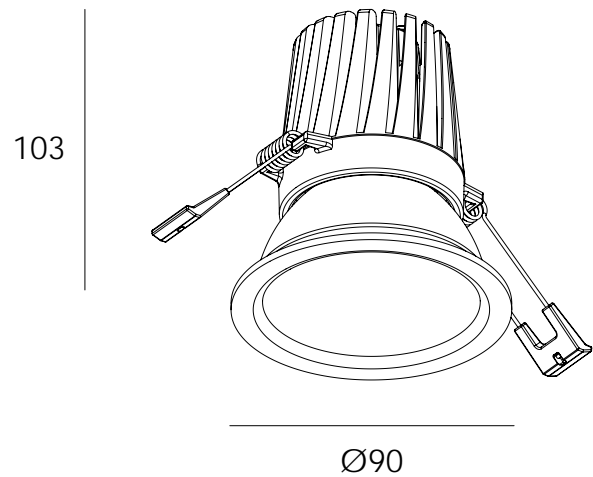

IP22 LED

KURT C utilises a simplistic 3 part design to create an efficient and cost effective luminaire. A screw in reflector eliminates parts and streamlines assembly. The reflector also acts as the downlight trim giving a truly minimal look once installed.

SPECIFICATIONS

COLOUR
WHITE / BLACK
LAMP
LUMINUS XNOVA LED ENGINE
OUTPUT
8.7W / 180mA / 594lm
12.3W / 250mA / 784lm
NOTE: SYSTEM WATTAGE / EXIT LUMENS @ 3K
COLOUR TEMP
3000K / 4000K
OPTICS
67°
DIMMING
DALI DIM / 240V LEADING + TRAILING EDGE PHASE DIM
REQUIRED
REMOTE DRIVER
MOUNTING
REC

CODE NAME

NAME: KURT C
COLOUR: WHT BLK
WATTAGE: 8.7W 12.3W
COLOUR TEMP: 3K 4K
OPTICS: 67°
DIMMING: DALI DIM PHASE DIM
FLEX: NO PLUG FLEX & PLUG

EXAMPLE CODE NAME
KURT C / WHT / 8.7W / 3K / 67° / DALI DIM / NO PLUG