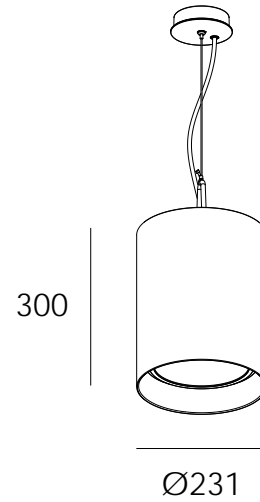

HUNG-AIR SUS

SUSPENDED LUMINAIRES

DARKON

THE EDGE OF LIGHT

DESIGN FEATURES

- High protection rating of IP65
- Recessed lamp for low glare applications
- High lumen output for commercial applications
- Suitable for high ceiling environments
- 122 exit lumens per system watt
- 80+ colour rendering
- High colour tolerance Macadam 3
- Complies with AS/NZS 60598.2.1

LUMEN PERFORMANCE

LUXEON ARRAY LED

73 W / 350mA / 8892 lm

SYSTEM WATTAGE / EXIT LUMENS @ 60° / 4000K

OPTIONS

- FINISH:** White / Black
CEILING PLATE FINISH: White / Black
CEILING PLATE TYPE: Surface mounted / Recessed
SUSPENSION TYPE: 2m wire / 4m wire
COLOUR TEMP: 3000K / 4000K
OPTIC: 60°
DIMMING: Non Dim / DALI Dim