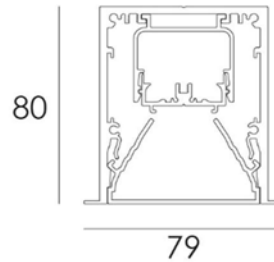

HIP TRIM REC

RECESSED PROFILE

DARKON

THE EDGE OF LIGHT

DESIGN FEATURES

- Dot free homogeneous illumination.
- Screwless end caps.
- Multiple fixed output options.
- Multiple snap fit lens options.
- Zhaga compliant.
- Up to 119 exit lumens per system watt.
- 80+ or 90+ colour rendering.
- High colour tolerance - MacAdam 3.
- L80 / F10 = 72,000 hours @ 450mA / 75°C TA
- Complies with AS/NZS 60598.2.1