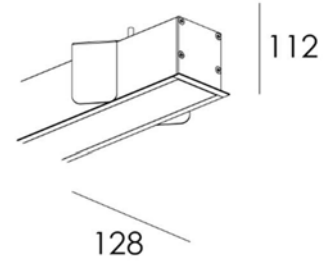

HIP TRIM REC

RECESSED PROFILE

DARKON

THE EDGE OF LIGHT

DESIGN FEATURES

- Dot free homogeneous illumination.
- Screwless end caps.
- Multiple fixed output options.
- Multiple snap fit lens options.
- Zhaga compliant.
- Up to 119 exit lumens per system watt.
- 80+ or 90+ colour rendering.
- High colour tolerance - MacAdam 3.
- L80 / F10 = 72,000 hours @ 450mA / 75°C TA
- Complies with AS/NZS 60598.2.1