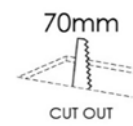

HIP TRIM REC

RECESSED PROFILE

DARKON

THE EDGE OF LIGHT

DESIGN FEATURES

- Dot free homogeneous illumination.
- Screwless end caps.
- Multiple fixed output options.
- Multiple snap fit lens options.
- Zhaga compliant.
- Up to 119 exit lumens per system watt.
- 80+ or 90+ colour rendering.
- High colour tolerance - MacAdam 3.
- L80 / F10 = 72,000 hours @ 450mA / 75°C TA
- Complies with AS/NZS 60598.2.1