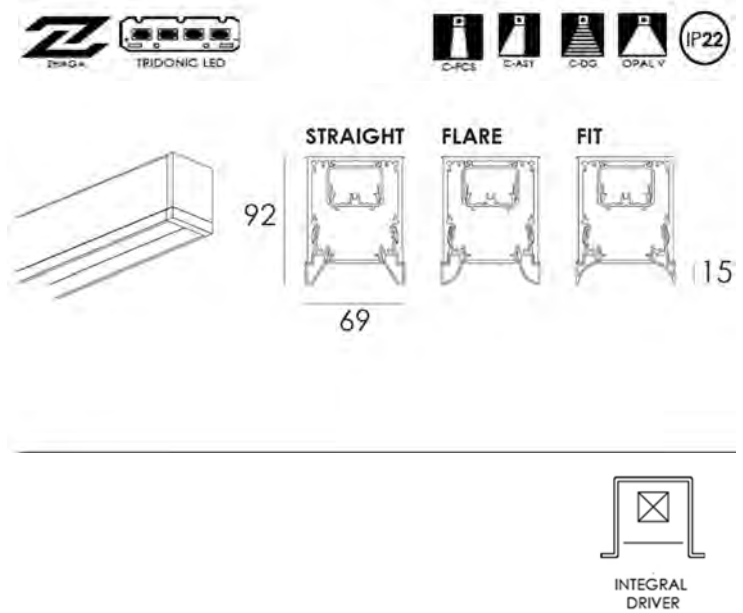

HIP SKIRT SM

SURFACE MOUNTED PROFILE

DARKON

THE EDGE OF LIGHT

DESIGN FEATURES

- Dot free homogeneous illumination.
- Screwless end caps.
- Multiple fixed output options.
- Multiple snap fit lens options.
- Zhaga compliant.
- Up to 71 exit lumens per system watt.
- 80+ or 90+ colour rendering.
- High colour tolerance - MacAdam 3.
- L80 / F10 = 72,000 hours @ 450mA / 75°C TA
- Complies with AS/NZS 60598.2.1

INSTALLATION FEATURES

- Detailed shop drawings.
- Australian made.
- Supplied 100% pre-built.
- Snap fit gear tray with integrated driver.
- Plug and play wire looms.
- Sprung loaded control joints
- 5 year warranty.
- 10 year extended warranty optional.
- Project specific labelling referencing type numbers.
- Miter joints available on request.
- Welded mitre joints eliminate light bleed.