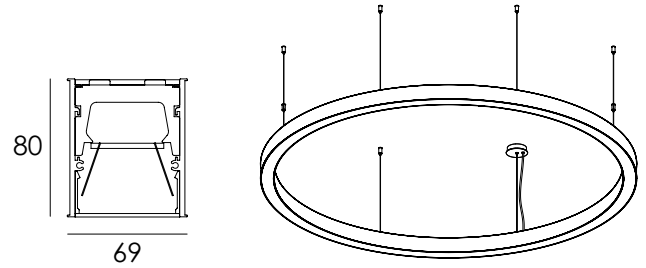

HIP RADII RING SUS

SUSPENDED PROFILES

DARKON

THE EDGE OF LIGHT

ø805 / 1160 / 1516 / 1872

RINGS ARE FABRICATED FROM MULTIPLE PIECES & WELDED TOGETHER FOR A SEAMLESS FINISH.
CUSTOM SIZE REQUIRES TOOLING FEE.

DESIGN FEATURES

- Custom sizes available with tooling fee
- Dot free homogeneous illumination
- Multiple fixed output options
- Zhaga compliant LED
- Up to 105 exit lumens per system watt
- 90+ colour rendering, 80+ available upon request
- High colour tolerance Macadam 3
- Complies with AS/NZS 60598.2.1
- L80 / F10 = 72,000 hours @ 450mA / 75°C TA