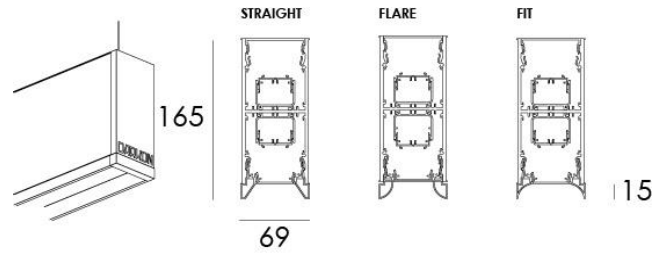

HIP H SKIRT SUS

SUSPENDED PROFILE

DARKON

THE EDGE OF LIGHT

DESIGN FEATURES

- Dot free homogeneous illumination.
- Screwless end caps.
- Multiple fixed output options.
- Multiple snap fit lens options.
- Zhaga compliant.
- Up to 71 exit lumens per system watt.
- 80+ or 90+ colour rendering.
- High colour tolerance - MacAdam 3.
- L80 / F10 = 72,000 hours @ 450mA / 75°C TA
- Complies with AS/NZS 60598.2.1