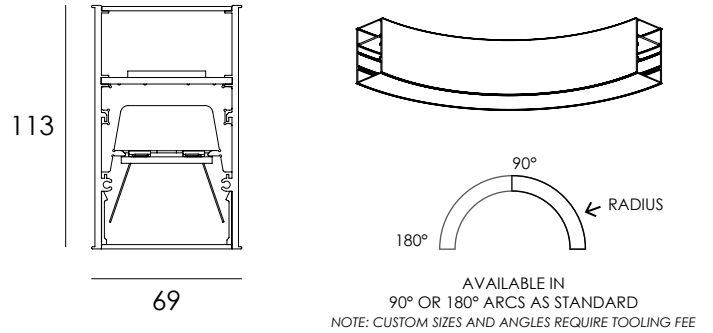

# DARKON

THE EDGE OF LIGHT

RADIUS IN HORIZONTAL PLANE ONLY (I.E. LENS IS DOWN)  
RADIUS NOT AVAILABLE IN VERTICAL PLANE