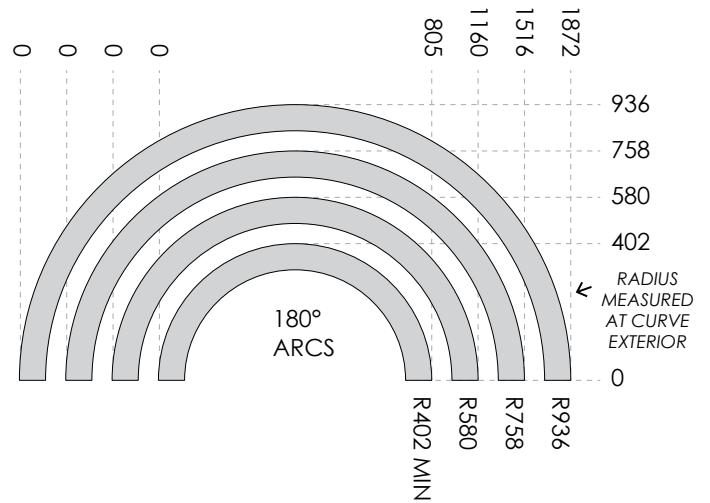

HIP H LP RADII SUS

SUSPENDED PROFILES

DARKON

THE EDGE OF LIGHT

STANDARD RADII SIZES

NOTE: CUSTOM SIZES & ANGLES REQUIRE TOOLING FEE