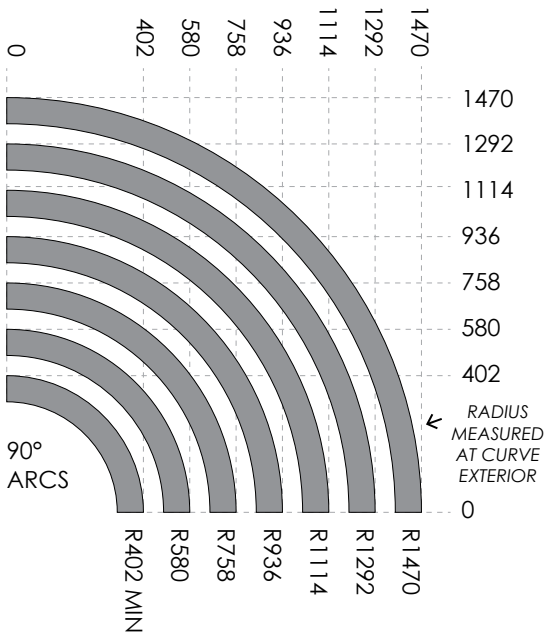

HIP H LP RADII SUS

SUSPENDED PROFILES

DARKON

THE EDGE OF LIGHT

STANDARD RADII SIZES

NOTE: CUSTOM SIZES & ANGLES REQUIRE TOOLING FEE