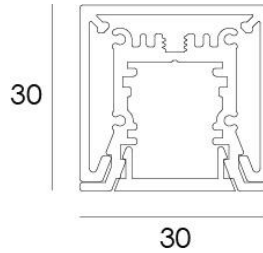

GRAZER SUS

SUSPENDED PROFILE

DARKON

THE EDGE OF LIGHT

DESIGN FEATURES

- Dot free homogeneous illumination.
- Screwless end caps.
- Multiple fixed output options.
- Up to 88 exit lumens per system watt.
- 80+ or 90+ colour rendering.
- High colour tolerance - MacAdam 3.
- Complies with AS/NZS 60598.2.1