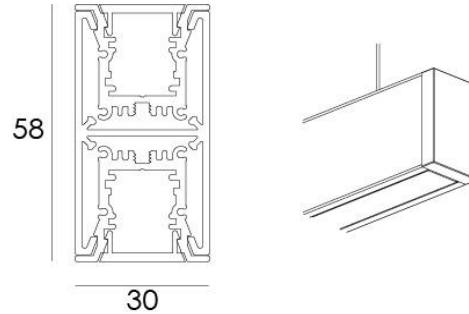

GRAZER H SUS

SUSPENDED PROFILE

DARKON

THE EDGE OF LIGHT

DESIGN FEATURES

- Dot free homogeneous illumination.
- Screwless end caps.
- Multiple fixed output options.
- Up to 88 exit lumens per system watt.
- 80+ or 90+ colour rendering.
- High colour tolerance - MacAdam 3.
- Complies with AS/NZS 60598.2.1