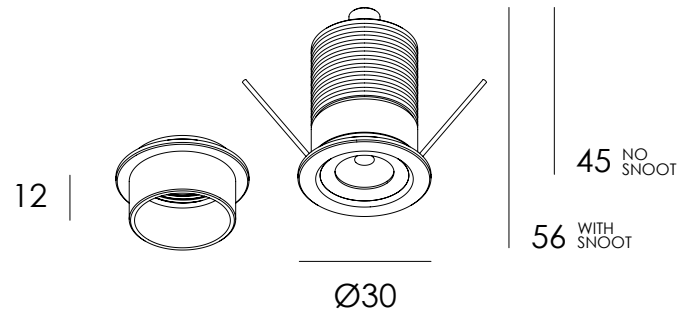

DRAGON EYE REC

RECESSED LUMINAIRES

DARKON

THE EDGE OF LIGHT

DESIGN FEATURES

- CNC machined aluminium housing
- Snoot accessory for low glare applications
- COB LED with optic achieves a single light source appearance
- Spring clip mounting allows for plaster ceiling or timber joinery install
- Multiple outputs available
- Up to 118 exit lumens per watt based on MAX fittings per driver
- 80+ colour rendering
- Wired in series from a single or shared driver
- Supplied with 300mm tails
- Australian designed and assembled
- Supplied 100% pre-built
- 5 year warranty
- 10 year extended warranty optional
- Project specific labelling referencing type numbers
- Complies with AS/NZS 60598.2.1

LUMEN PERFORMANCE

CREE XP-G3 LED

350mA	1.0 W	133 lm
500mA	1.5 W	183 lm
700mA	2.1 W	243 lm
1050mA	3.3 W	330 lm

LUMINAIRE WATTAGE / EXIT LUMENS @ 14° / 3000K / NO SNOOT

OPTIONS

- FINISH:** White / Black / Raw / Custom
CURRENT: 350mA / 500mA / 700mA / 1050mA
OPTIC: 14° / 36°
ACCESSORY: Snoot / No Snoot
COLOUR TEMP: 2700K / 3000K
DIMMING: DALI Dim