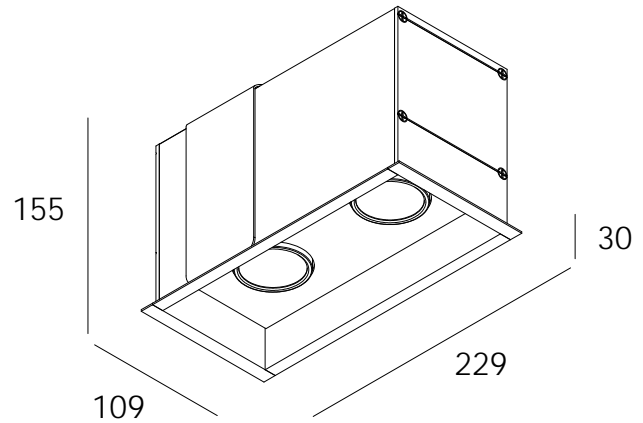

# DARKON

THE EDGE OF LIGHT

IP22 LED

Double Down is a recessed luminaire with 30mm of recessed trim. The internal blind cover can be coloured to match its trim or in contrast as an architectural feature. Available in single, double, triple and quad configurations.

CUT OUT

218mm x 100mm