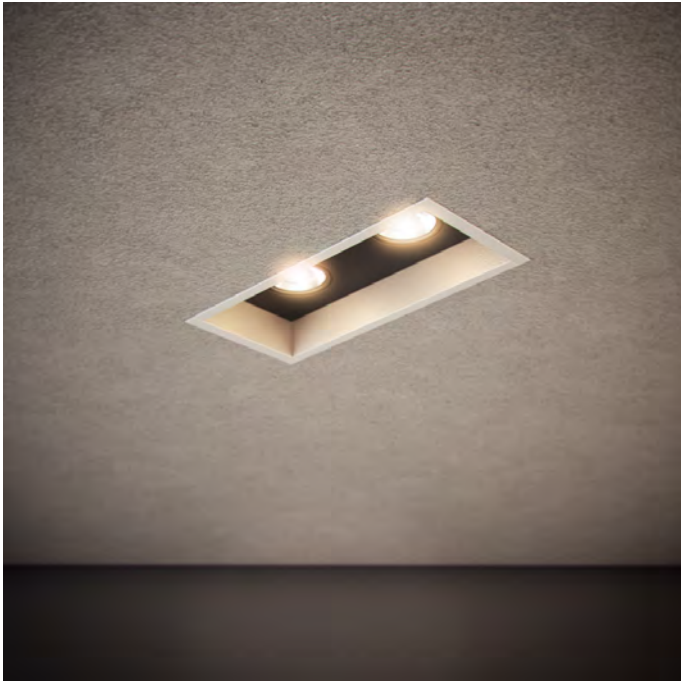

# DOUBLE DOWN

RECESSED LUMINAIRES

# DARKON

THE EDGE OF LIGHT

IP22 LED

Double Down is a recessed luminaire with 30mm of recessed trim. The internal blind cover can be coloured to match its trim or in contrast as an architectural feature. Available in single, double, triple and quad configurations.