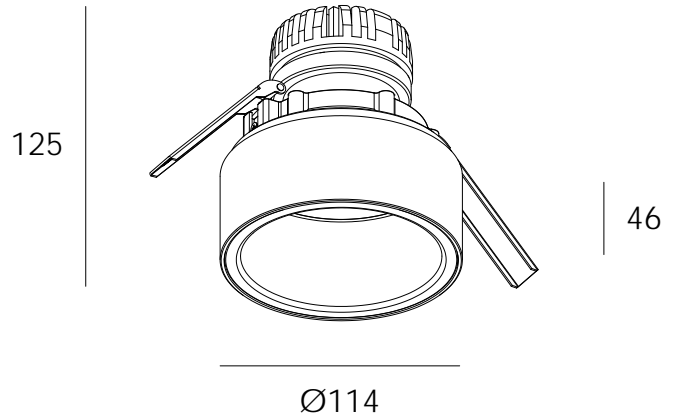

DEEPER DOWN SR

RECESSED LUMINAIRES

DARKON

THE EDGE OF LIGHT

DESIGN FEATURES

- Recessed lamp for low glare applications
- Semi-recessed tube allows two tone finish
- Low profile surface mount tube appearance
- COB LED achieves a single light source appearance
- 20° gimbal inclination
- 360° gimbal rotation
- Up to 95 exit lumens per system watt
- 80+ colour rendering
- Small colour tolerance MacAdam 3
- Complies with AS/NZS 60598.2.1
- L80 / B10 = 55,000 hours @ 250mA / 65°C TP
- L80 / B10 = 55,000 hours @ 350mA / 65°C TP

LUMEN PERFORMANCE

TRIDONIC SLE 09MM G7 ADV LED

250mA 10.4 W 989 lm
350mA 14.2 W 1312 lm

SYSTEM WATTAGE / EXIT LUMENS @ 50° / 4000K

OPTIONS

FINISH EXT: White / Black
FINISH INT: White / Black
CURRENT: 250mA / 350mA
COLOUR TEMP: 3000K / 4000K
OPTIC: 24° / 32° / 50°
DIMMING: Non Dim / Phase Dim / DALI / DSI / Switch Dim
FLEX: Flex & plug / No flex & plug