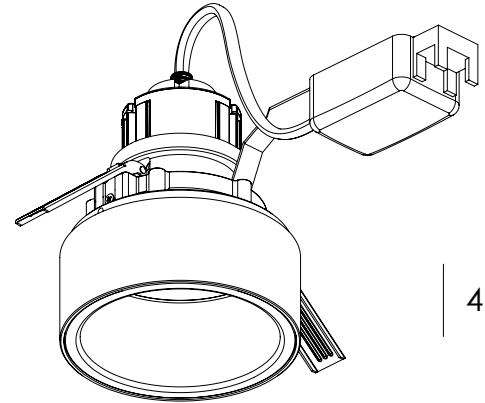

# DARKON

THE EDGE OF LIGHT

IP22 LED

151  
INC 10MM  
CLEARANCE  
FOR FLEX

46

Ø114

Deeper Down SR is a semi recessed down light. The tubular accessory also allows for dual colour combinations with the outer tube and inner down light. Only available in "Deeper Down" down light.

CUT OUT  
 Ø108mm