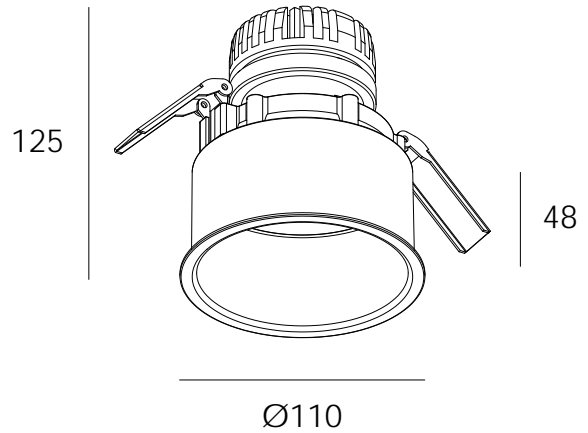

## DESIGN FEATURES

- Extra recessed lamp for low glare applications
- Minimal trim for a 'trim-less' appearance
- COB LED achieves a single light source appearance
- 20° gimballed inclination
- 360° gimballed rotation
- Up to 88 exit lumens per system watt
- 80+ colour rendering
- Small colour tolerance MacAdam 3
- Complies with AS/NZS 60598.2.1
- L80 / B10 = 55,000 hours @ 250mA / 65°C TP
- L80 / B10 = 55,000 hours @ 350mA / 65°C TP

### TRIDONIC SLE 09MM G7 ADV LED

250mA 10.4 W 910 lm  
350mA 14.2 W 1212 lm

SYSTEM WATTAGE / EXIT LUMENS @ 50° / 4000K