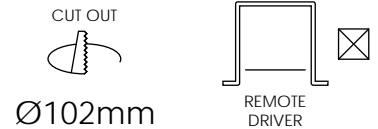

## DESIGN FEATURES

- Extra recessed lamp for low glare applications
- Minimal trim for a 'trim-less' appearance
- COB LED achieves a single light source appearance
- 20° gimballed inclination
- 360° gimballed rotation
- Up to 88 exit lumens per system watt
- 80+ colour rendering
- Small colour tolerance MacAdam 3
- Complies with AS/NZS 60598.2.1
- L80 / B10 = 55,000 hours @ 250mA / 65°C TP
- L80 / B10 = 55,000 hours @ 350mA / 65°C TP