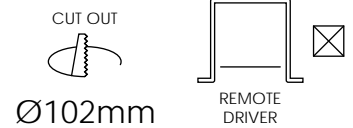

DEEPER DOWN REC SLA

RECESSED LUMINAIRES

DARKON

THE EDGE OF LIGHT

DESIGN FEATURES

- Extra recessed lamp for low glare applications
- Minimal trim for a 'trim-less' appearance
- 20° gimbal inclination
- 360° gimbal rotation
- Universal MR16 lamp mounting
- 104 lumens per watt (lamp flux)
- 90+ colour rendering
- High colour tolerance Macadam 3
- Complies with AS/NZS 60598.2.1
- L80 / B10 = 25,000 hours @ 250mA / 75°C TP (8.8W)
- L80 / B10 = 50,000 hours @ 350mA / 75°C TP (12.2W)