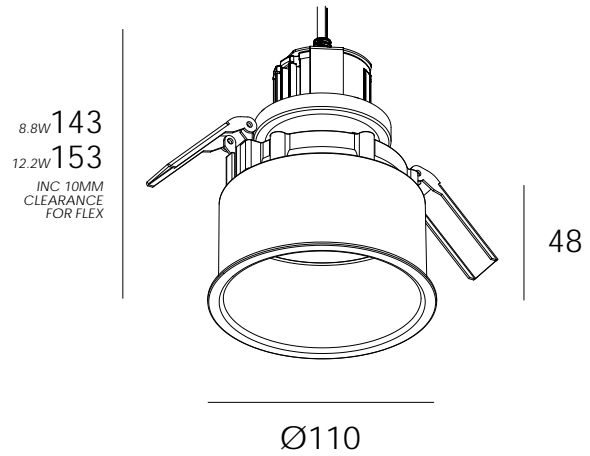

DEEPER DOWN REC SLA

RECESSED LUMINAIRES

DARKON

THE EDGE OF LIGHT

DESIGN FEATURES

- Extra recessed lamp for low glare applications
- Minimal trim for a 'trim-less' appearance
- 20° gimbal inclination
- 360° gimbal rotation
- Universal MR16 lamp mounting
- 104 lumens per watt (lamp flux)
- 90+ colour rendering
- High colour tolerance Macadam 3
- Complies with AS/NZS 60598.2.1
- L80 / B10 = 25,000 hours @ 250mA / 75°C TP (8.8W)
- L80 / B10 = 50,000 hours @ 350mA / 75°C TP (12.2W)

LUMEN PERFORMANCE

TRIDONIC SLA DC G2 50mm LED

250mA	8.8 W	890 lm
350mA	12.2 W	1270 lm

RAW LAMP FLUX AT 36° / 4000K

OPTIONS

- FINISH:** White / Black
CURRENT: 250mA / 350mA
COLOUR TEMP: 2700K / 3000K / 4000K
OPTIC: 24° / 36°
DIMMING: Non Dim / DALI / DSI / Switch Dim
FLEX: Flex & plug / No flex & plug
NOTE: Also available without lamp