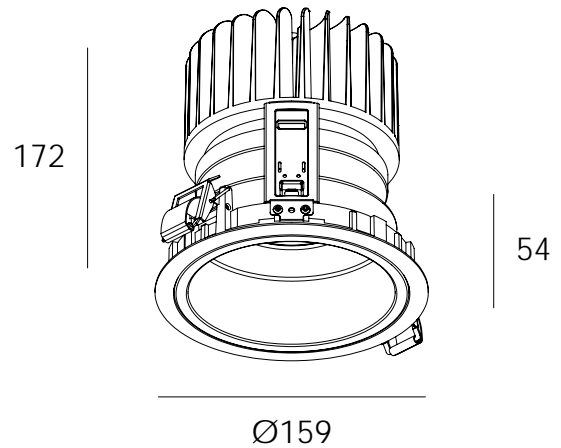

# DARKON

THE EDGE OF LIGHT

IP22 LED

Deeper Down Maxi is a high powered down light for maximum illumination in commercial environments. The recessed lamp housing helps to reduce glare.

## SPECIFICATIONS

### EXAMPLE CODE NAME

DEEPER DOWN MAXI 160 / WHT / 41.3W / 3K / 30° / NON DIM / FLEX & PLUG

PROJECT:

LUMINAIRE REF:

QTY:

SPECIFIER DETAILS:

REV: 28/04/20

DARKON.COM.AU