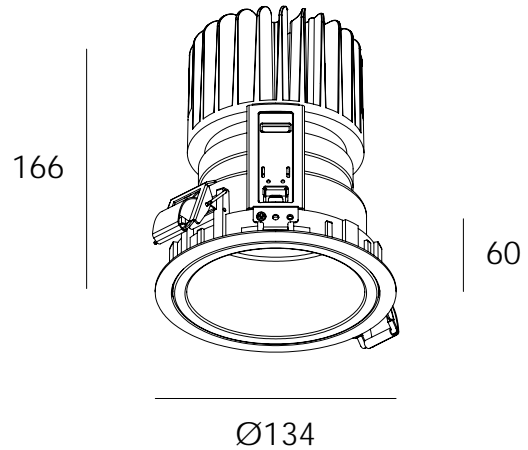

DEEPER DOWN MAXI 130

RECESSED LUMINAIRES

DARKON

THE EDGE OF LIGHT

IP22 LED

Deeper Down Maxi is a high powered down light for maximum illumination in commercial environments. The recessed lamp housing helps to reduce glare.

SPECIFICATIONS

CODE NAME

COLOUR
WHITE
LAMP
BRIDGELUX LED ENGINE
OUTPUT
25.2W / 700mA / 2,104lm
NOTE: SYSTEM WATTAGE / EXIT LUMENS @ 4K, 30°
COLOUR TEMP
3000K / 4000K
OPTICS
15° / 30°
DIMMING
DALI / DSI / SWITCH DIM
REQUIRED
REMOTE DRIVER
MOUNTING OPTIONS
REC

NAME: DEEPER DOWN MAXI 130
COLOUR: WHT
WATTAGE: 25.2W
COLOUR TEMP: 3K 4K
OPTICS: 30°
DIMMING: NON DIM DALI DIM
FLEX: NO PLUG FLEX & PLUG

EXAMPLE CODE NAME

DEEPER DOWN MAXI 130 / WHT / 25.2W / 3K / 30° / NON DIM / FLEX & PLUG