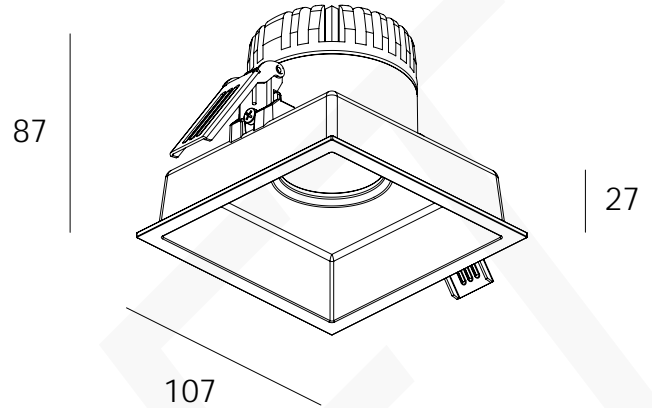

# DEEP DOWN SQUARE REC

RECESSED LUMINAIRES

# DARKON

THE EDGE OF LIGHT

102mm x 102mm

## DESIGN FEATURES

- Recessed lamp for low glare applications
- Minimal trim for a 'trim-less' appearance
- COB LED achieves a single light source appearance
- Single body design
- Up to 95 exit lumens per system watt
- 80+ colour rendering
- Small colour tolerance MacAdam 3
- Complies with AS/NZS 60598.2.1
- L80 / B10 = 55,000 hours @ 250mA / 65°C TP
- L80 / B10 = 55,000 hours @ 350mA / 65°C TP