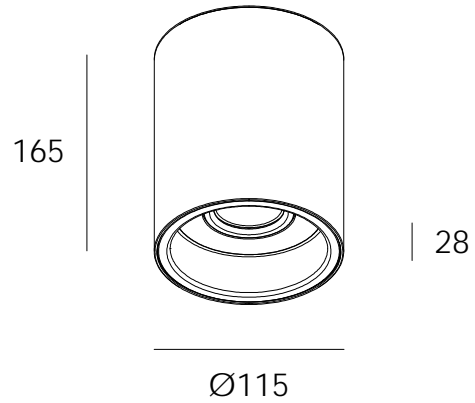

DEEP DOWN SM RT

SURFACE MOUNTED LUMINAIRES

DARKON

THE EDGE OF LIGHT

DESIGN FEATURES

- Recessed lamp for low glare applications
- Surface mounted tube allows two tone finish
- COB LED achieves a single light source appearance
- Up to 95 exit lumens per system watt
- 80+ colour rendering
- Small colour tolerance MacAdam 3
- Complies with AS/NZS 60598.2.1
- L80 / B10 = 55,000 hours @ 250mA / 65°C TP
- L80 / B10 = 55,000 hours @ 350mA / 65°C TP

LUMEN PERFORMANCE

TRIDONIC SLE 09MM G7 ADV LED

250mA 10.4 W 989 lm
350mA 14.2 W 1312 lm

SYSTEM WATTAGE / EXIT LUMENS @ 50° / 4000K

OPTIONS

FINISH EXT: White / Black
FINISH INT: White / Black
CURRENT: 250mA / 350mA
COLOUR TEMP: 3000K / 4000K
OPTIC: 24° / 32° / 50°
DIMMING: Non Dim / Phase Dim / DALI / DSI / Switch Dim
FLEX: Flex & plug / No flex & plug