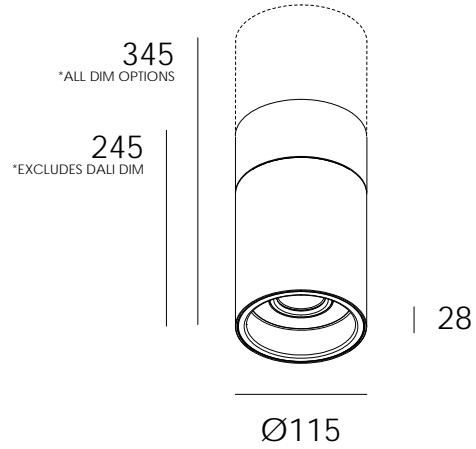

DEEP DOWN SM IT

SURFACE MOUNTED LUMINAIRES

DARKON

THE EDGE OF LIGHT

DESIGN FEATURES

- Recessed lamp for low glare applications
- Surface mounted tube allows two tone finish
- Completely surface mounted ideal for ceilings with no cavity
- COB LED achieves a single light source appearance
- Up to 95 exit lumens per system watt
- 80+ colour rendering
- Small colour tolerance MacAdam 3
- Complies with AS/NZS 60598.2.1
- L80 / B10 = 55,000 hours @ 250mA / 65°C TP
- L80 / B10 = 55,000 hours @ 350mA / 65°C TP

LUMEN PERFORMANCE

TRIDONIC SLE 09MM G7 ADV LED

250mA 10.4 W 989 lm
350mA 14.2 W 1312 lm

SYSTEM WATTAGE / EXIT LUMENS @ 50° / 4000K

OPTIONS

FINISH EXT: White / Black
FINISH INT: White / Black
CURRENT: 250mA / 350mA
COLOUR TEMP: 3000K / 4000K
OPTIC: 24° / 32° / 50°
DIMMING: Non Dim / Phase Dim / DALI / DSI / Switch Dim
FLEX: Flex & plug / No flex & plug