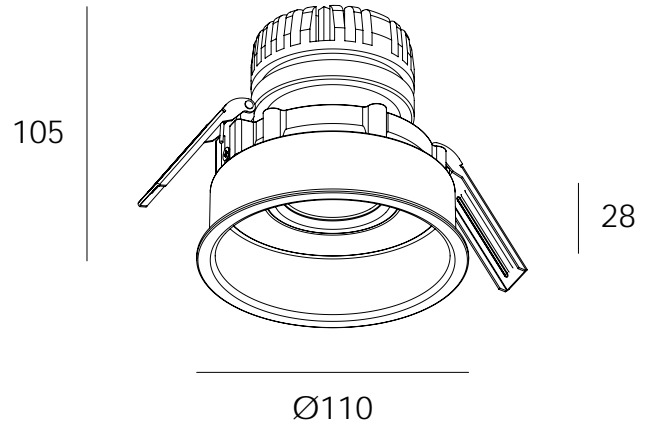

DEEP DOWN REC

RECESSED LUMINAIRES

DARKON

THE EDGE OF LIGHT

DESIGN FEATURES

- Recessed lamp for low glare applications
- Minimal trim for a 'trim-less' appearance
- COB LED achieves a single light source appearance
- 20° gimballed inclination
- 360° gimballed rotation
- Up to 95 exit lumens per system watt
- 80+ colour rendering
- Small colour tolerance MacAdam 3
- Complies with AS/NZS 60598.2.1
- L80 / B10 = 55,000 hours @ 250mA / 65°C TP
- L80 / B10 = 55,000 hours @ 350mA / 65°C TP

INSTALLATION FEATURES

- Standard hole saw cut out
- Spring clip mounting
- Removable internal assembly for easy maintenance
- Australian designed and assembled
- Supplied 100% pre-built
- 5 year warranty
- 10 year extended warranty optional
- Project specific labelling referencing type numbers
- Easy to follow install guide

LUMEN PERFORMANCE

TRIDONIC SLE 09MM G7 ADV LED

250mA 10.4 W 989 lm
350mA 14.2 W 1312 lm

SYSTEM WATTAGE / EXIT LUMENS @ 50° / 4000K

OPTIONS

FINISH: White / Black
CURRENT: 250mA / 350mA
COLOUR TEMP: 3000K / 4000K
OPTIC: 24° / 32° / 50°
DIMMING: Non Dim / Phase Dim / DALI / DSI / Switch Dim
FLEX: Flex & plug / No flex & plug