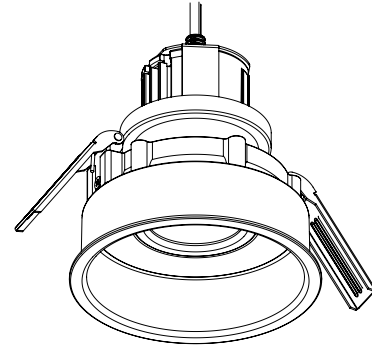

DEEP DOWN REC SLA

RECESSED LUMINAIRES

DARKON

THE EDGE OF LIGHT

8.8W 120
12.2W 130
INC 10MM
CLEARANCE
FOR FLEX

28

Ø110

DESIGN FEATURES

- Recessed lamp for low glare applications
- Minimal trim for a 'trim-less' appearance
- 20° gimbal inclination
- 360° gimbal rotation
- Universal MR16 lamp mounting
- 104 lumens per watt (lamp flux)
- 90+ colour rendering
- High colour tolerance Macadam 3
- Complies with AS/NZS 60598.2.1
- L80 / B10 = 25,000 hours @ 250mA / 75°C TP (8.8W)
- L80 / B10 = 50,000 hours @ 350mA / 75°C TP (12.2W)