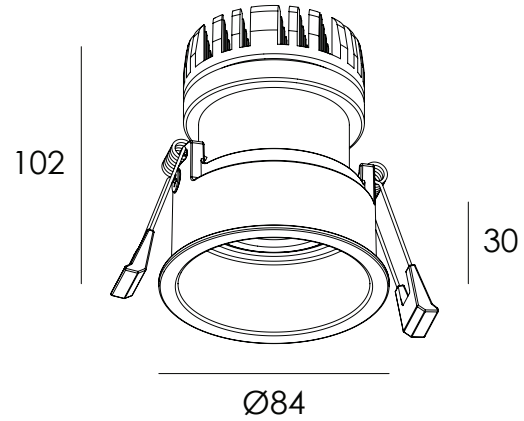

DEEP DOWN MINI REC

RECESSED LUMINAIRES

DARKON

THE EDGE OF LIGHT

DESIGN FEATURES

- Recessed lamp for low glare applications
- Minimal trim for a 'trim-less' appearance
- 20° gimbal inclination
- 360° gimbal rotation
- Up to 90 exit lumens per system watt
- 90+ colour rendering, 80+ available upon request
- Changeable reflector insert available
- High colour tolerance Macadam 3
- Complies with AS/NZS 60598.2.1
- L80 / F10 = 55,000 hours @ 250mA / 65°C TP
- L80 / F10 = 55,000 hours @ 350mA / 65°C TP

INSTALLATION FEATURES

- Standard hole saw cut out
- Spring clip mounting
- Australian designed and assembled
- Supplied 100% pre-built
- 5 year warranty
- 10 year extended warranty optional
- Project specific labelling referencing type numbers
- Easy to follow install guide

LUMEN PERFORMANCE

TRIDONIC SLE G6 10mm LED

250mA 10.4 W 908 lm
350mA 14.2 W 1229 lm

SYSTEM WATTAGE / EXIT LUMENS @ 50° WHITE / 4000K

OPTIONS

FINISH: White / black
REFLECTOR: Gunmetal / mirror
CURRENT: 250mA / 350mA
COLOUR TEMP: 3000K / 4000K
OPTIC: 24° / 32° / 50°
DIMMING: DALI Dim / Phase Dim
FLEX: Flex & plug / No flex & plug