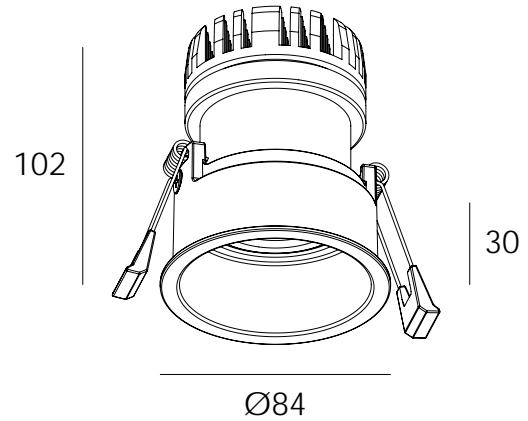

## DESIGN FEATURES

- Recessed lamp for low glare applications
- Minimal trim for a 'trim-less' appearance
- 20° gimbal inclination
- 360° gimbal rotation
- Up to 77 exit lumens per system watt
- 80+ colour rendering
- 90+ colour rendering available on request
- High colour tolerance Macadam 3
- Complies with AS/NZS 60598.2.1
- L80 / F10 = 55,000 hours @ 250mA / 65°C TP
- L80 / F10 = 55,000 hours @ 350mA / 65°C TP

### TRIDONIC SLE G6 10mm LED

250mA 10.4 W 983 lm  
350mA 14.2 W 1311 lm

SYSTEM WATTAGE / EXIT LUMENS @ 50° / 4000K