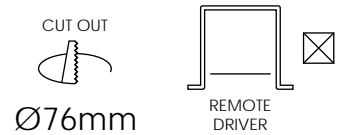

## DESIGN FEATURES

- Recessed lamp for low glare applications
- Minimal trim for a 'trim-less' appearance
- 20° gimbal inclination
- 360° gimbal rotation
- Up to 77 exit lumens per system watt
- 80+ colour rendering
- 90+ colour rendering available on request
- High colour tolerance Macadam 3
- Complies with AS/NZS 60598.2.1
- L80 / F10 = 55,000 hours @ 250mA / 65°C TP
- L80 / F10 = 55,000 hours @ 350mA / 65°C TP