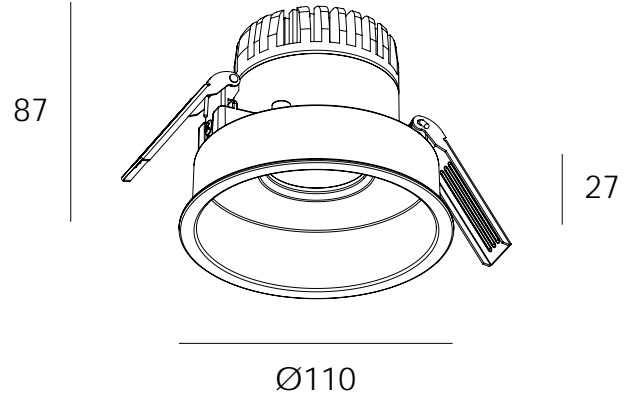

DEEP DOWN IP44 REC

RECESSED LUMINAIRES

DARKON

THE EDGE OF LIGHT

DESIGN FEATURES

- Recessed lamp for low glare applications
- Minimal trim for a 'trim-less' appearance
- COB LED achieves a single light source appearance
- IP44 ingress protection is ideal for bathrooms
- Single body design with glass lens
- Up to 95 exit lumens per system watt
- 80+ colour rendering
- Small colour tolerance MacAdam 3
- Complies with AS/NZS 60598.2.1
- L80 / B10 = 55,000 hours @ 250mA / 65°C TP
- L80 / B10 = 55,000 hours @ 350mA / 65°C TP

INSTALLATION FEATURES

- Standard hole saw cut out
- Spring clip mounting
- Australian designed and assembled
- Supplied 100% pre-built
- 5 year warranty
- 10 year extended warranty optional
- Project specific labelling referencing type numbers
- Easy to follow install guide

LUMEN PERFORMANCE

TRIDONIC SLE 09MM G7 ADV LED

250mA 10.4 W 983 lm
350mA 14.2 W 1311 lm

SYSTEM WATTAGE / EXIT LUMENS @ 50° / 4000K

OPTIONS

FINISH: White / Black
CURRENT: 250mA / 350mA
COLOUR TEMP: 3000K / 4000K
OPTIC: 24° / 32° / 50°
DIMMING: Non Dim / Phase Dim / DALI / DSI / Switch Dim
FLEX: Flex & plug / No flex & plug