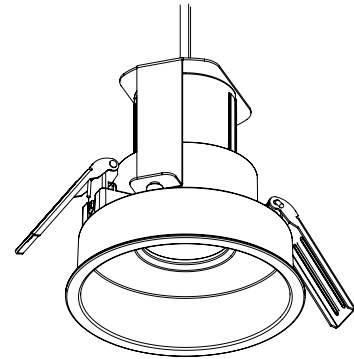

DEEP DOWN IP44 REC SLA

RECESSED LUMINAIRES

DARKON

THE EDGE OF LIGHT

133
INC 10MM
CLEARANCE
FOR FLEX

28

Ø110

CUT OUT

Ø102mm

REMOTE
DRIVER

DESIGN FEATURES

- Recessed lamp for low glare applications
- Minimal trim for a 'trim-less' appearance
- IP44 protection ideal for bathroom use
- 20° gimballed inclination
- 360° gimballed rotation
- Universal MR16 lamp mounting
- 104 lumens per watt (lamp flux)
- 90+ colour rendering
- High colour tolerance Macadam 3
- Complies with AS/NZS 60598.2.1
- L80 / B10 = 25,000 hours @ 250mA / 75°C TP (8.8W)
- L80 / B10 = 50,000 hours @ 350mA / 75°C TP (12.2W)