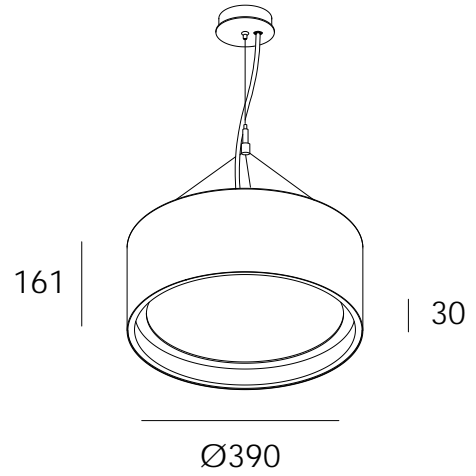

DEEP C 385 SUS

SUSPENDED LUMINAIRES

DARKON

THE EDGE OF LIGHT

DESIGN FEATURES

- Opal diffuser for low glare applications
- Minimal trim for a 'trim-less' appearance
- 104 exit lumens per system watt
- 80+ colour rendering
- High colour tolerance Macadam 3
- Complies with AS/NZS 60598.2.1
- L80 / F10 = 40,000 hours @ 700mA / 75°C TP

LUMEN PERFORMANCE

TRIDONIC CLE 315mm LED
900mA 31.3 W 3244 lm
SYSTEM WATTAGE / EXIT LUMENS @ 4000K

OPTIONS

FINISH INT: White / Black
FINISH EXT: White / Black
CEILING PLATE FINISH: White / Black
CEILING PLATE TYPE: Surface Mounted / Recessed
SUSPENSION TYPE: 2m wire / 4m wire
CURRENT: 900mA
COLOUR TEMP: 3000K / 4000K
DIMMING: Non Dim / DALI / DSI / Switch Dim