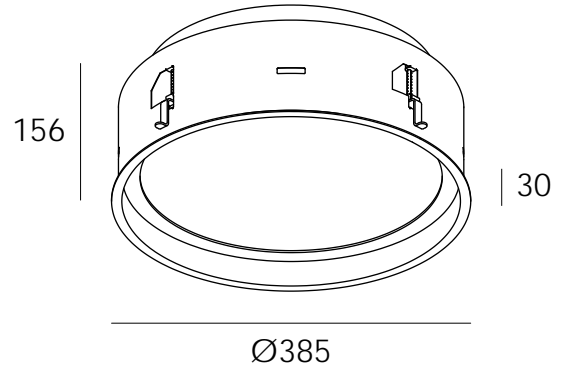

# DEEP C 385 REC

RECESSED LUMINAIRES

## DESIGN FEATURES

- Opal diffuser for low glare applications
- Minimal trim for a 'trim-less' appearance
- 104 exit lumens per system watt
- 80+ colour rendering
- High colour tolerance Macadam 3
- Complies with AS/NZS 60598.2.1
- L80 / F10 = 40,000 hours @ 700mA / 75°C TP

## LUMEN PERFORMANCE

TRIDONIC CLE 315mm LED

900mA 31.3 W 3244 lm

SYSTEM WATTAGE / EXIT LUMENS @ 4000K