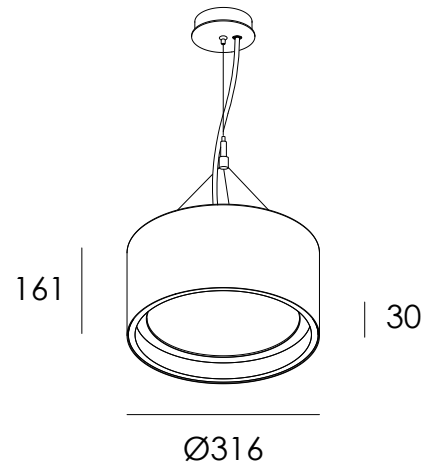

DEEP C 310 SUS

SUSPENDED LUMINAIRES

DARKON

THE EDGE OF LIGHT

DESIGN FEATURES

- Opal diffuser for low glare applications
- Minimal trim for a 'trim-less' appearance
- 109 exit lumens per system watt
- 80+ or 90+ colour rendering
- High colour tolerance Macadam 3
- Complies with AS/NZS 60598.2.1
- L80 / F10 = 40,000 hours @ 700mA / 75°C TP

LUMEN PERFORMANCE

TRIDONIC CLE 160mm LED

500mA 20.5 W 2238 lm

SYSTEM WATTAGE / EXIT LUMENS @ 4000K

OPTIONS

- FINISH INT:** White / Black
- FINISH EXT:** White / Black
- CEILING PLATE FINISH:** White / Black
- CEILING PLATE TYPE:** Surface Mounted / Recessed
- SUSPENSION TYPE:** 2m wire / 4m wire
- CURRENT:** 500mA
- COLOUR TEMP:** 3000K / 4000K
- DIMMING:** Non Dim / DALI / DSI / Switch Dim