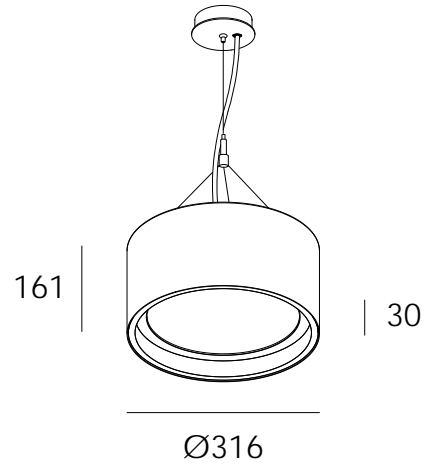

# DEEP C 310 SUS

SUSPENDED LUMINAIRES

## DESIGN FEATURES

- Opal diffuser for low glare applications
- Minimal trim for a 'trim-less' appearance
- 109 exit lumens per system watt
- 80+ colour rendering
- High colour tolerance Macadam 3
- Complies with AS/NZS 60598.2.1
- L80 / F10 = 40,000 hours @ 700mA / 75°C TP

## LUMEN PERFORMANCE

TRIDONIC CLE 160mm LED  
500mA 20.5 W 2238 lm  
SYSTEM WATTAGE / EXIT LUMENS @ 4000K