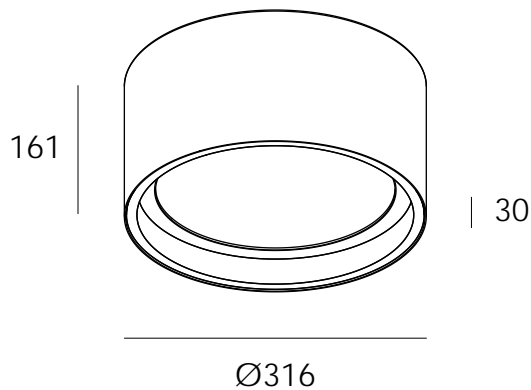

DEEP C 310 SM

SURFACE MOUNTED LUMINAIRES

DARKON

THE EDGE OF LIGHT

DESIGN FEATURES

- Opal diffuser for low glare applications
- Minimal trim for a 'trim-less' appearance
- 109 exit lumens per system watt
- 80+ colour rendering
- High colour tolerance Macadam 3
- Complies with AS/NZS 60598.2.1
- L80 / F10 = 40,000 hours @ 700mA / 75°C TP

LUMEN PERFORMANCE

TRIDONIC CLE 160mm LED

500mA 20.5 W 2238 lm

SYSTEM WATTAGE / EXIT LUMENS @ 4000K

OPTIONS

FINISH INT: White / Black

FINISH EXT: White / Black

CURRENT: 500mA