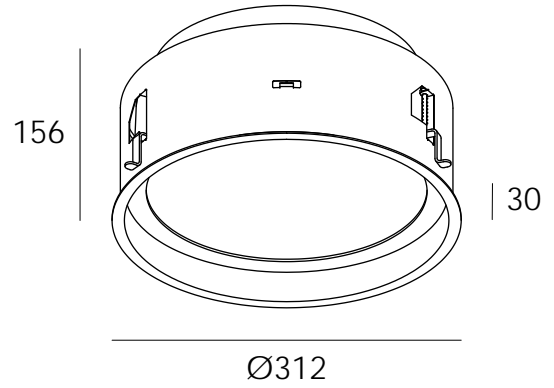

DEEP C 310 REC

RECESSED LUMINAIRES

DARKON

THE EDGE OF LIGHT

DESIGN FEATURES

- Opal diffuser for low glare applications
- Minimal trim for a 'trim-less' appearance
- 109 exit lumens per system watt
- 80+ colour rendering
- High colour tolerance Macadam 3
- Complies with AS/NZS 60598.2.1
- L80 / F10 = 40,000 hours @ 700mA / 75°C TP

LUMEN PERFORMANCE

TRIDONIC CLE 160mm LED
500mA 20.5 W 2238 lm
SYSTEM WATTAGE / EXIT LUMENS @ 4000K

OPTIONS

FINISH: White / Black
CURRENT: 500mA
COLOUR TEMP: 3000K / 4000K
DIMMING: Non Dim / DALI / DSI / Switch Dim
FLEX: Flex & plug / No flex & plug