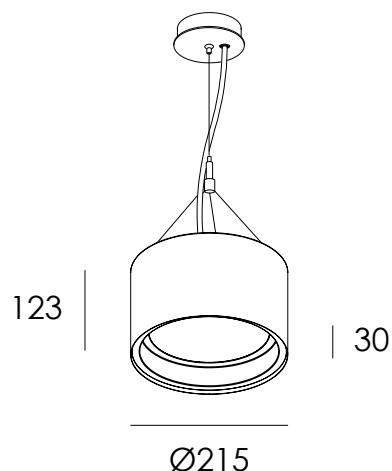

## DESIGN FEATURES

- Opal diffuser for low glare applications
- Minimal trim for a 'trim-less' appearance
- 108 exit lumens per system watt
- 90+ colour rendering, 80+ available upon request
- High colour tolerance Macadam 3
- Complies with AS/NZS 60598.2.1
- L80 / F10 = 40,000 hours @ 700mA / 75°C TP

### TRIDONIC CLE 160mm LED

350mA 14.6 W 1390 lm

500mA 20.3 W 1946 lm

SYSTEM WATTAGE / EXIT LUMENS @ 4000K