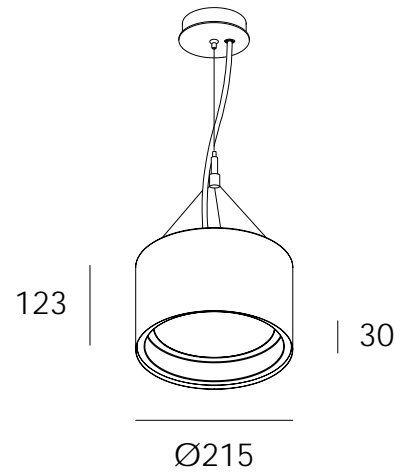

DEEP C 210 SUS

SUSPENDED LUMINAIRES

DARKON

THE EDGE OF LIGHT

DESIGN FEATURES

- Opal diffuser for low glare applications
- Minimal trim for a 'trim-less' appearance
- 108 exit lumens per system watt
- 80+ colour rendering
- High colour tolerance Macadam 3
- Complies with AS/NZS 60598.2.1
- L80 / F10 = 40,000 hours @ 700mA / 75°C TP

LUMEN PERFORMANCE

TRIDONIC CLE 160mm LED

350mA 14.6 W 1570 lm

500mA 20.3 W 2193 lm

SYSTEM WATTAGE / EXIT LUMENS @ 4000K

OPTIONS

FINISH INT: White / Black

FINISH EXT: White / Black

CEILING PLATE FINISH: White / Black

CEILING PLATE TYPE: Surface Mounted / Recessed

SUSPENSION TYPE: 2m wire / 4m wire

CURRENT: 350mA / 500mA

COLOUR TEMP: 3000K / 4000K

DIMMING: Non Dim / DALI / Switch Dim / Phase Dim