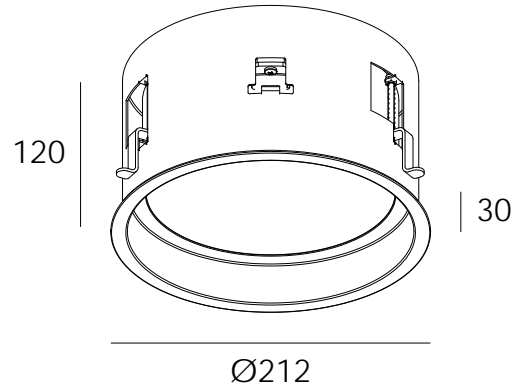

DEEP C 210 REC

RECESSED LUMINAIRES

DARKON

THE EDGE OF LIGHT

DESIGN FEATURES

- Opal diffuser for low glare applications
- Minimal trim for a 'trim-less' appearance
- 108 exit lumens per system watt
- 80+ colour rendering
- High colour tolerance Macadam 3
- Complies with AS/NZS 60598.2.1
- L80 / F10 = 40,000 hours @ 700mA / 75°C TP

INSTALLATION FEATURES

- Internally tensioned clamp mounting
- Removable internal assembly for ease of maintenance
- Australian designed and assembled
- Supplied 100% pre-built
- 5 year warranty
- 10 year extended warranty optional
- Project specific labelling referencing type numbers
- Easy to follow install guide

LUMEN PERFORMANCE

TRIDONIC CLE 160mm LED

350mA 14.6 W 1570 lm

500mA 20.3 W 2193 lm

SYSTEM WATTAGE / EXIT LUMENS @ 4000K

OPTIONS

- **FINISH:** White / Black
- **CURRENT:** 350mA / 500mA
- **COLOUR TEMP:** 3000K / 4000K
- **DIMMING:** Non Dim / DALI / Switch Dim / Phase Dim
- **FLEX:** Flex & plug / No flex & plug

PROJECT:

TYPE NO.:

QTY:

REV: 07/12/20

DARKON.COM.AU