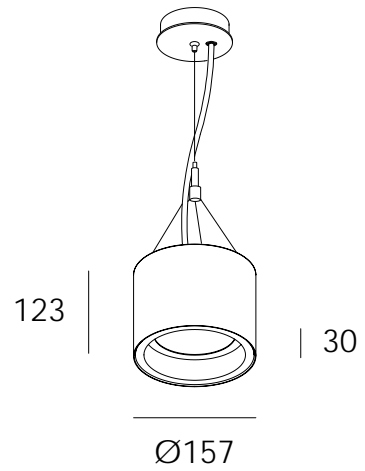

## DESIGN FEATURES

- Opal diffuser for low glare applications
- Minimal trim for a 'trim-less' appearance
- 63 exit lumens per system watt
- 80+ colour rendering
- High colour tolerance Macadam 3
- Complies with AS/NZS 60598.2.1
- L80 / F10 = 40,000 hours @ 700mA / 75°C TP

## LUMEN PERFORMANCE

TRIDONIC CLE 80mm LED  
500mA 12.6 W 790 lm  
SYSTEM WATTAGE / EXIT LUMENS @ 4000K