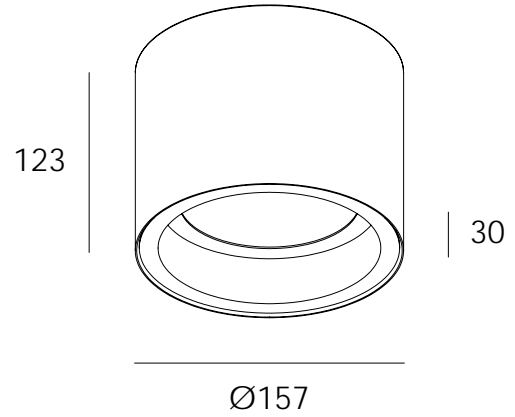

DEEP C 150 SM

SURFACE MOUNTED LUMINAIRES

DARKON

THE EDGE OF LIGHT

DESIGN FEATURES

- Opal diffuser for low glare applications
- Minimal trim for a 'trim-less' appearance
- 63 exit lumens per system watt
- 80+ colour rendering
- High colour tolerance Macadam 3
- Complies with AS/NZS 60598.2.1
- L80 / F10 = 40,000 hours @ 700mA / 75°C TP

LUMEN PERFORMANCE

TRIDONIC CLE 80mm LED
500mA 12.6 W 790 lm
SYSTEM WATTAGE / EXIT LUMENS @ 4000K

OPTIONS

FINISH INT: White / Black
FINISH EXT: White / Black
CURRENT: 500mA
COLOUR TEMP: 3000K / 4000K
DIMMING: Non Dim / DALI / Switch Dim / Phase Dim
FLEX: Flex & plug / No flex & plug