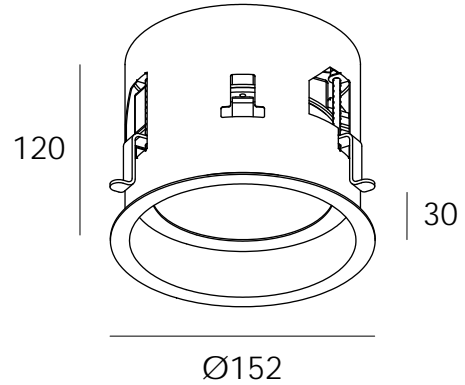

DEEP C 150 REC

RECESSED LUMINAIRES

DARKON

THE EDGE OF LIGHT

DESIGN FEATURES

- Opal diffuser for low glare applications
- Minimal trim for a 'trim-less' appearance
- 63 exit lumens per system watt
- 80+ colour rendering
- High colour tolerance Macadam 3
- Complies with AS/NZS 60598.2.1
- L80 / F10 = 40,000 hours @ 700mA / 75°C TP

INSTALLATION FEATURES

- Internally tensioned clamp mounting
- Removable internal assembly for ease of maintenance
- Australian designed and assembled
- Supplied 100% pre-built
- 5 year warranty
- 10 year extended warranty optional
- Project specific labelling referencing type numbers
- Easy to follow install guide

LUMEN PERFORMANCE

TRIDONIC CLE 80mm LED
500mA 12.6 W 790 lm
SYSTEM WATTAGE / EXIT LUMENS @ 4000K

OPTIONS

FINISH: White / Black
CURRENT: 500mA
COLOUR TEMP: 3000K / 4000K
DIMMING: Non Dim / DALI / Switch Dim / Phase Dim
FLEX: Flex & plug / No flex & plug

PROJECT:

TYPE NO.:

QTY:

REV: 07/12/20

DARKON.COM.AU