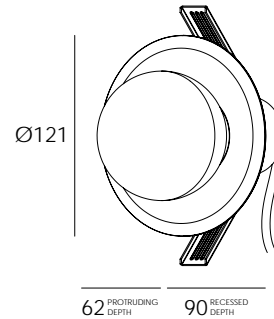

# CHROME DOME WALL

WALL MOUNTED

ART IMITATING LIGHT  
DEAN PHILLIPS

NO  
DRIVER

Ø111MM  
HOLE SAW