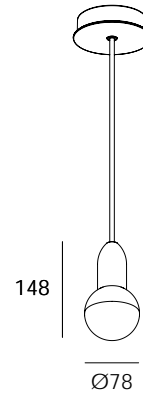

# CHROME DOME SUS

PENDANT

ART IMITATING LIGHT  
DEAN PHILLIPS

NO  
DRIVER

RECESSED  
CEILING PLATE  
CUT OUT

Ø102mm

SURFACE MOUNTED  
CEILING PLATE

RECESSED  
CEILING PLATE

## DESIGN FEATURES

- Minimalist design aesthetic
- Solid acrylic lens
- Aluminium dome heatsink
- Electroplated and powder coated finishes
- Available in four different finishes
- Coloured cloth fabric flex options
- Adjustable suspension height
- Custom ceiling plate optional for clustered fittings