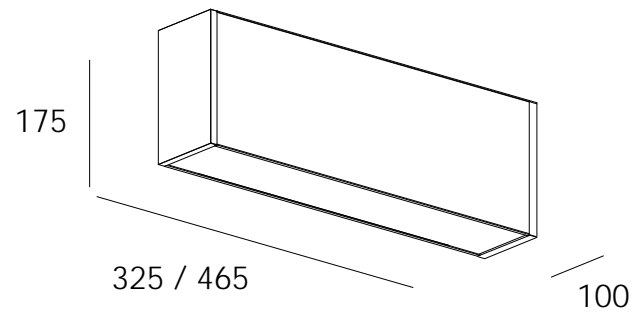

IP22 LED

Capital T is a completely surface mounted wall light mounted from its end cap with up and down illumination. Utilising the wider light tray 80 LED using either of Tridonic's Linear Light Engine HE or HO LED boards. Available in two different lengths to suit your application.

**SPECIFICATIONS**

COLOUR  
WHITE / BLACK / SILVER / CUSTOM  
LAMP  
TRIDONIC STARK LLE 250mA HE + HO  
LAMP HOUSING  
LIGHT TRAY 80 LED  
OUTPUT P/MTR  
325 - HE 17.2W / 2,649lm // HO 31.2W / 4,805lm  
465 - HE 25.8W / 3,973lm // HO 46.8W / 7,207lm  
COLOUR TEMP  
3000K / 4000K  
LENS / LOR  
OPAL V  
COMBO DE-GLARING  
COMBO ASYMMETRICAL  
DIMMING  
DALI / DSI / SWITCH DIM  
MOUNTING OPTIONS  
WALL

**CODE NAME**

NAME:  CAPITAL T  
LENGTH:  
LENGTH CUST:  
MOUNTING:  SM  
COLOUR:  WHT  BLK  SLV  CUST  
COLOUR CUST:  
LENS:  OPAL V  C-DG  C-ASY  
LIGHT TRAY:  LT80  
OUTPUT:  HE  HO  
COLOUR TEMP:  3K  4K  
DIMMING:  NON DIM  DIM