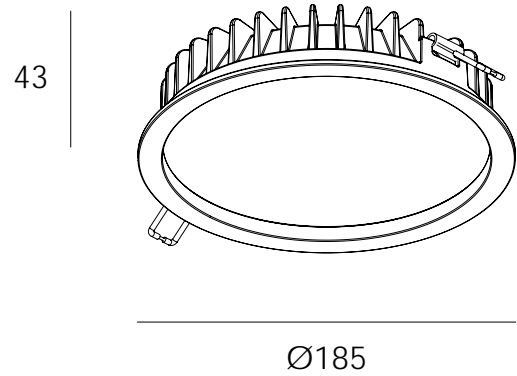

C FLAT 185

RECESSED LUMINAIRES

DARKON

THE EDGE OF LIGHT

DESIGN FEATURES

- Low profile body
- Dot free homogeneous illumination
- High exit lumens per watt
- 80+ colour rendering
- High colour tolerance Macadam 3
- Complies with AS/NZS 60598.2.1

INSTALLATION FEATURES

- Spring clip mounting
- Shallow recess height for shallow ceiling cavity
- Supplied 100% pre-built
- 5 year warranty
- 10 year extended warranty optional

LUMEN PERFORMANCE

TRIDONIC CLE 120

OPAL V: 13 W / 350mA / 1207 lm

C-DG: 13 W / 350mA / 1129 lm

OPAL V: 20 W / 500mA / 1607 lm

C-DG: 20 W / 500mA / 1504 lm

SYSTEM WATTAGE / EXIT LUMENS AT 4000K

CONFIGURATOR

FINISH: White

CURRENT: 350mA / 500mA