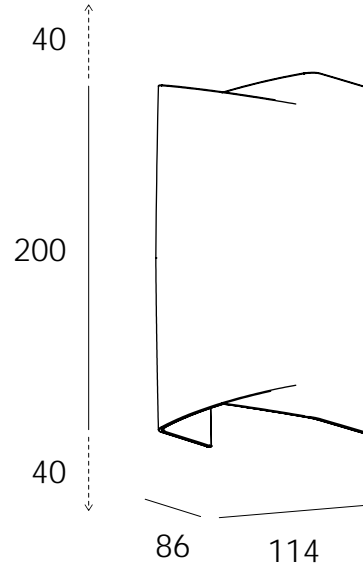

BLOUSE

SURFACE MOUNTED LUMINAIRES

DARKON

THE EDGE OF LIGHT

IP54 LED

Blouse is a completely surface mounted wall light with an adjustable cover. The cover can be left central or moved up or down to direct more illumination from either end. A high IP rating makes it suitable for a wide range of applications.

SPECIFICATIONS

COLOUR

WHITE / BLACK

LAMP

CREE XLAMP 36V LED

OUTPUT

HE 15.8W / 350mA / 215lm

NOTE: SYSTEM WATTAGE / EXIT LUMENS @ 3K

CODE NAME

NAME:

BLOUSE

COLOUR:

WHT BLK

WATTAGE:

15.8W

COLOUR TEMP: