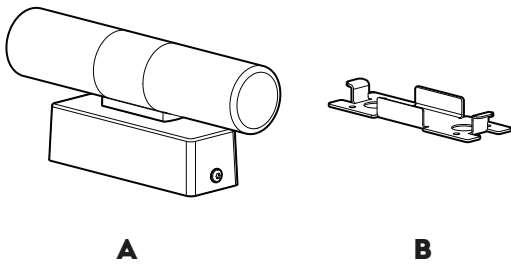

PENNY FIX DOUBLE IT

WALL LIGHT

DARKON™
THE EDGE OF LIGHT

Ensure that products are mounted with supplied, recommended or appropriate screws and fixings to suit the mounting surface.

WARNING

INSTALLATION IS ONLY TO BE CARRIED OUT BY SUITABLY QUALIFIED PERSONS IN ACCORDANCE WITH INSTALLATION INSTRUCTIONS AND ALL APPLICABLE REGULATIONS OR STANDARDS. (IMPROPER INSTALLATION CAN CREATE AN ELECTRICAL HAZARD WITH RISK OF ELECTRIC SHOCK, FIRE OR INJURY). DARKON WILL NOT BE HELD RESPONSIBLE FOR ANY CONSEQUENCES ARISING FROM IMPROPER PRODUCT HANDLING, STORAGE OR INSTALLATION.

TOOLS REQUIRED

POWER DRILL / DRILL BIT / PHILLIPS DRIVER / PENCIL / SCREWDRIVER

COMPONENTS

MAINTENANCE

Wipe product with a clean dry microfiber cloth. Do not use any cleaning products/ chemicals to clean product.

SERVICING

-This is a non-servicable fitting. Integral powersupply can be replaced if deemed faulty.

SUPPLIED PART

SUPPLIED FIXING QTYX2 M5X12 HEX BOLT

NOTE:

-It is the installer's responsibility to ensure the cable entry into the base is sealed correctly - care should be taken to ensure water can not enter along supply cable or via the mounting screws.

16.01.19