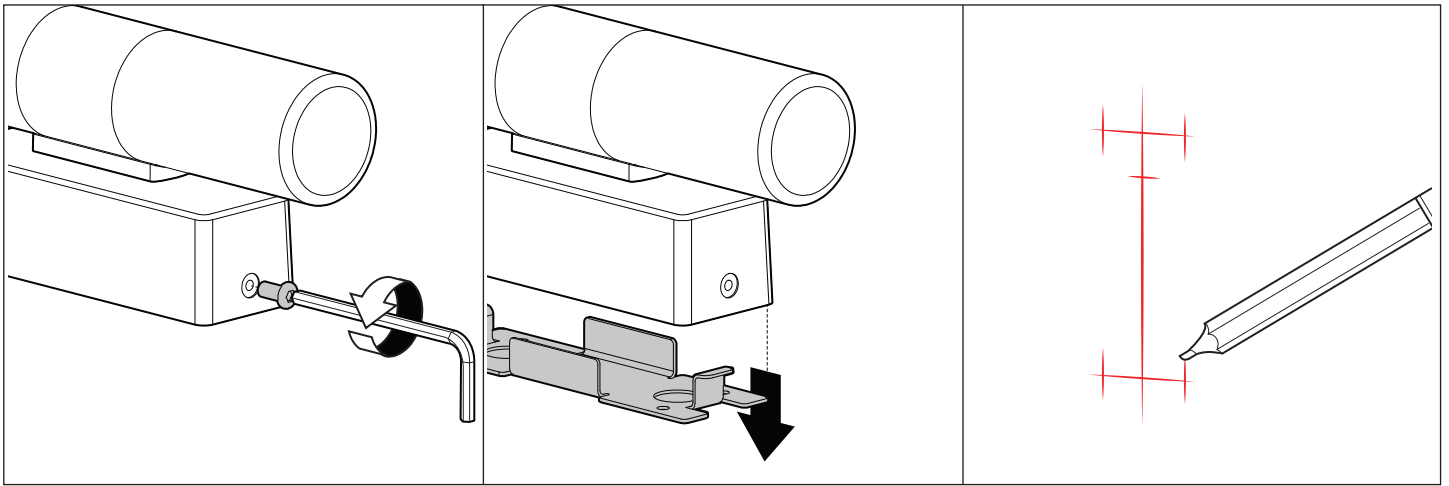

PENNY FIX DOUBLE IT

WALL LIGHT

DARKON™
THE EDGE OF LIGHT

Ensure that products are mounted with supplied, recommended or appropriate screws and fixings to suit the mounting surface.

WARNING

INSTALLATION IS ONLY TO BE CARRIED OUT BY SUITABLY QUALIFIED PERSONS IN ACCORDANCE WITH INSTALLATION INSTRUCTIONS AND ALL APPLICABLE REGULATIONS OR STANDARDS. (IMPROPER INSTALLATION CAN CREATE AN ELECTRICAL HAZARD WITH RISK OF ELECTRIC SHOCK, FIRE OR INJURY). DARKON WILL NOT BE HELD RESPONSIBLE FOR ANY CONSEQUENCES ARISING FROM IMPROPER PRODUCT HANDLING, STORAGE OR INSTALLATION.

SERVICING

-This is a non-servicable fitting. Integral powersupply can be replaced if deemed faulty.

SUPPLIED PART

SUPPLIED FIXING QTYX2 M5X12 HEX BOLT

NOTE:

-It is the installer's responsibility to ensure the cable entry into the base is sealed correctly - care should be taken to ensure water can not enter along supply cable or via the mounting screws.

FIGURE 1. MOUNTING BRACKET CRITICAL DIMENSIONS

16.01.19

1.
-Remove fasteners using 3mm allen key.
Retain fasteners.

2.
-Remove mounting bracket(B) from
backbox(A)

3.
-Measure and mark the appropriate
placement of luminaire.
Refer to **FIGURE A** for critical dimensions.