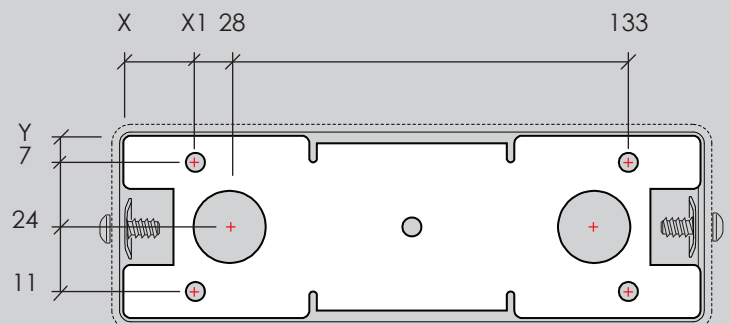

SERVICING

-This is a non-servicable fitting. Integral powersupply can be replaced if deemed faulty.

SUPPLIED PART

SUPPLIED FIXING QTYX2 M5X12 HEX BOLT

NOTE:

-It is the installer's responsibility to ensure the cable entry into the base is sealed correctly - care should be taken to ensure water can not enter along supply cable or via the mounting screws.

FIGURE 1. MOUNTING BRACKET CRITICAL DIMENSIONS

16.01.19

1.
-Remove fasteners using 3mm allen key.
Retain fasteners.

2.
-Remove mounting bracket(B) from
backbox(A)

3.
-Measure and mark the appropriate
placement of luminaire.
Refer to **FIGURE A** for critical dimensions.