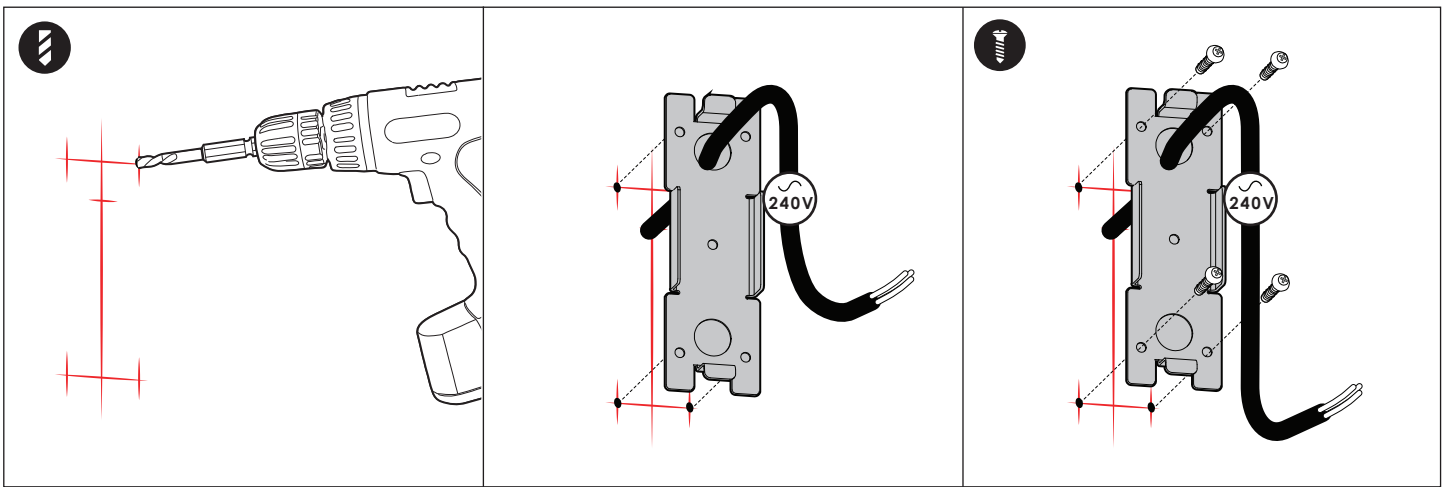

SERVICING

-This is a non-servicable fitting. Integral powersupply can be replaced if deemed faulty.

SUPPLIED PART

SUPPLIED FIXING QTYX2 M5X12 HEX BOLT

NOTE:

-It is the installer's responsibility to ensure the cable entry into the base is sealed correctly - care should be taken to ensure water can not enter along supply cable or via the mounting screws.

FIGURE 1. MOUNTING BRACKET CRITICAL DIMENSIONS

16.01.19

1.
-Remove fasteners using 3mm allen key.
Retain fasteners.

2.
-Remove mounting bracket(B) from
backbox(A)

3.
-Measure and mark the appropriate
placement of luminaire.
Refer to **FIGURE A** for critical dimensions.