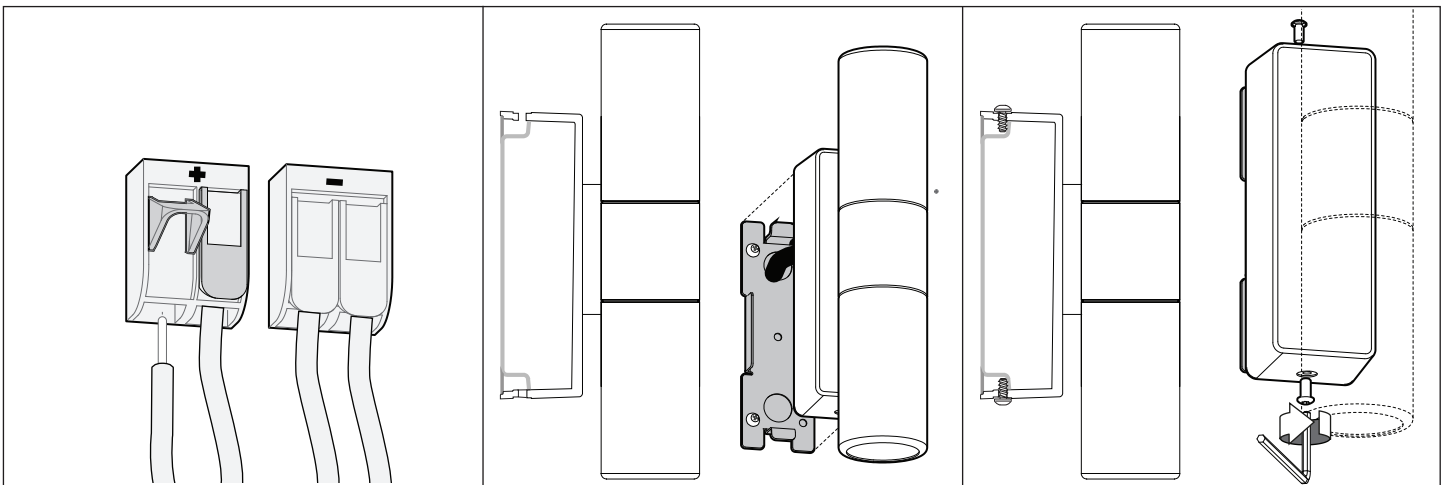

PENNY FIX DOUBLE IT

WALL LIGHT

DARKON™
THE EDGE OF LIGHT

Ensure that products are mounted with supplied, recommended or appropriate screws and fixings to suit the mounting surface.

WARNING

INSTALLATION IS ONLY TO BE CARRIED OUT BY SUITABLY QUALIFIED PERSONS IN ACCORDANCE WITH INSTALLATION INSTRUCTIONS AND ALL APPLICABLE REGULATIONS OR STANDARDS. (IMPROPER INSTALLATION CAN CREATE AN ELECTRICAL HAZARD WITH RISK OF ELECTRIC SHOCK, FIRE OR INJURY). DARKON WILL NOT BE HELD RESPONSIBLE FOR ANY CONSEQUENCES ARISING FROM IMPROPER PRODUCT HANDLING, STORAGE OR INSTALLATION.

SERVICING

-This is a non-servicable fitting. Integral powersupply can be replaced if deemed faulty.

SUPPLIED PART

SUPPLIED FIXING QTYX2 M5X12 HEX BOLT

NOTE:

-It is the installer's responsibility to ensure the cable entry into the base is sealed correctly - care should be taken to ensure water can not enter along supply cable or via the mounting screws.

FIGURE 1. MOUNTING BRACKET CRITICAL DIMENSIONS

16.01.19

1.
-Remove fasteners using 3mm allen key.
Retain fasteners.

2.
-Remove mounting bracket(B) from
backbox(A)

3.
-Measure and mark the appropriate
placement of luminaire.
Refer to **FIGURE A** for critical dimensions.

4.
-Using appropriate sized drill bit, drill hole for
powerfeed and pilot holes(if necessary)

5.
-Thread powercable(240V) through entry.

6.
-Using appropriate fasteners, fix bracket onto
wall (fasteners not supplied).
Ensure a firm seal of the bracket(B) against
the underlying surface.