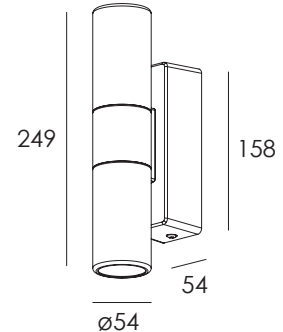

PENNY FIX DOUBLE IT

WALL LIGHT

DARKON™
THE EDGE OF LIGHT

Ensure that products are mounted with supplied, recommended or appropriate screws and fixings to suit the mounting surface.

WARNING

INSTALLATION IS ONLY TO BE CARRIED OUT BY SUITABLY QUALIFIED PERSONS IN ACCORDANCE WITH INSTALLATION INSTRUCTIONS AND ALL APPLICABLE REGULATIONS OR STANDARDS. (IMPROPER INSTALLATION CAN CREATE AN ELECTRICAL HAZARD WITH RISK OF ELECTRIC SHOCK, FIRE OR INJURY). DARKON WILL NOT BE HELD RESPONSIBLE FOR ANY CONSEQUENCES ARISING FROM IMPROPER PRODUCT HANDLING, STORAGE OR INSTALLATION.

FIGURE 1. MOUNTING BRACKET CRITICAL DIMENSIONS

16.01.19

1.
-Remove fasteners using 3mm allen key.
Retain fasteners.

2.
-Remove mounting bracket(B) from
backbox(A)

3.
-Measure and mark the appropriate
placement of luminaire.
Refer to **FIGURE A** for critical dimensions.