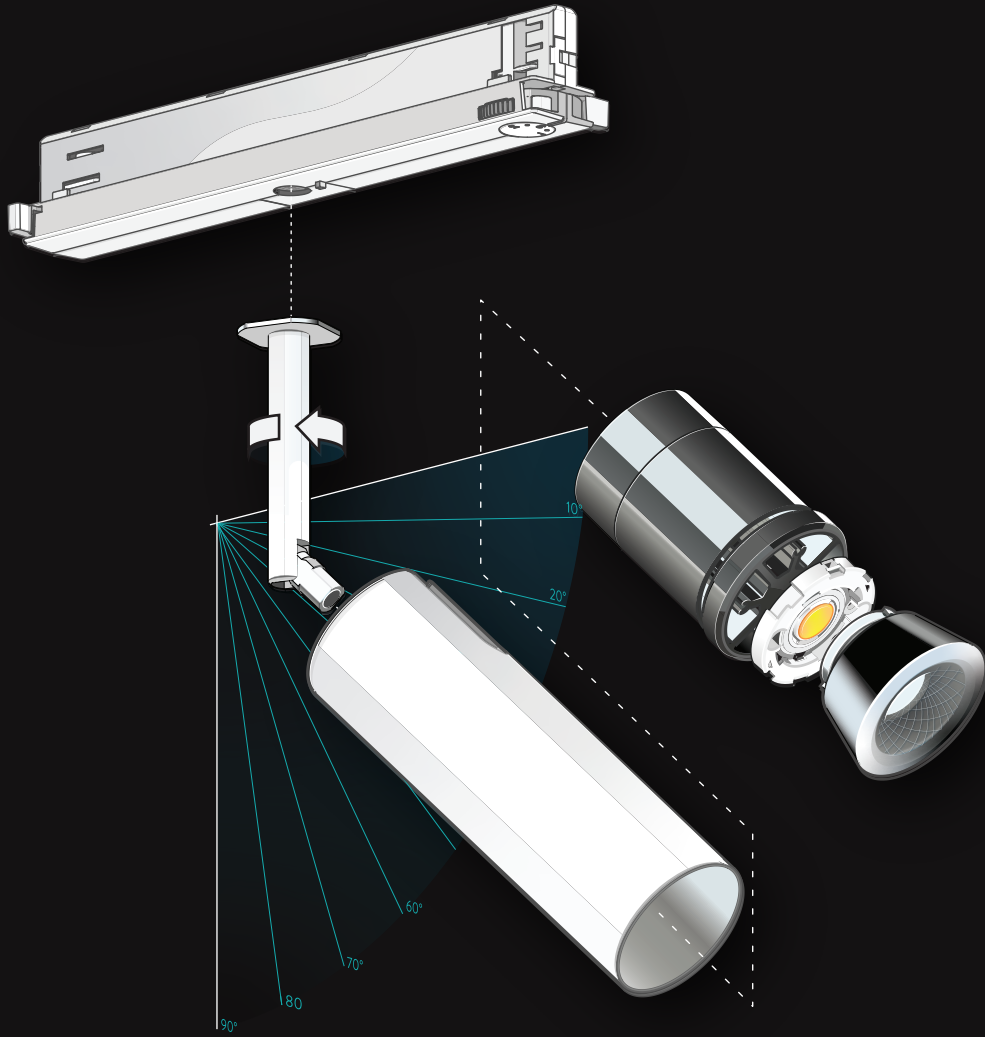

## **BARREL**

DARKON'S NEWEST PRODUCT '**BARREL**' IS 100% AUSTRALIAN MADE AND SETS A NEW BENCHMARK IN TRACK-MOUNTED FIXTURES INCORPORATING THE LATEST 'IN-TRACK' DALI CONTROL SOLUTION FROM TRIDONIC.

*MADE FROM PURE RIO TINTO ALUMINIUM, MINED IN WEIPA AND REFINED IN YARUM QUEENSLAND, THE METAL IS THEN EXTRUDED IN DANDENONG, VICTORIA MAKING THE RESOURCE 100% AUSTRALIAN.*

ALL FIXTURES ARE THEN CNC MACHINED, POWDER-COATED AND ASSEMBLED IN OUR BROADMEADOWS PRODUCTION FACILITY BEFORE BEING TESTED AND QUICKLY SHIPPED OUT TO ORDER.

DESIGNED WITH HIGH QUALITY TRIDONIC SLE LED MODULES AND CUSTOMISABLE OPTICS TO PROVIDE BOTH ACCENT & GENERAL LIGHTING, THE BARREL SPOTLIGHT DELIVERS VERSATILE DESIGN SOLUTIONS BACKED WITH A 5-YEAR WARRANTY.

## DESIGN FEATURES

- Recessed lamp for low glare applications
- Tool-free interchangeable optics
- Prismatic optics for even greater glare control
- Tapered 'knife-edge' for clean modern aesthetic
- 90° gimbal inclination
- 350° rotation
- Up to 110 exit lumens per system watt
- 80+ colour rendering
- 90+ colour rendering available on request
- High colour tolerance Macadam 3
- Complies with AS/NZS 60598.2.1
- L80 / B10 = 55,000 hours @ 250mA / 65°C TP
- L80 / B10 = 55,000 hours @ 350mA / 65°C TP