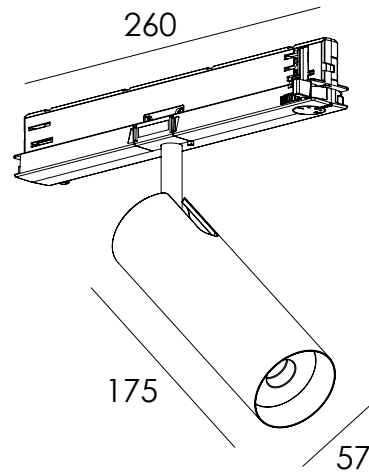

## DESIGN FEATURES

- Recessed lamp for low glare applications
- Tool-free interchangeable optics
- Prismatic optics for even greater glare control
- Tapered 'knife-edge' for clean modern aesthetic
- 90° gimbal inclination
- 350° rotation
- Up to 110 exit lumens per system watt
- 80+ colour rendering
- 90+ colour rendering available on request
- High colour tolerance Macadam 3
- Complies with AS/NZS 60598.2.1
- L80 / B10 = 55,000 hours @ 250mA / 65°C TP
- L80 / B10 = 55,000 hours @ 350mA / 65°C TP