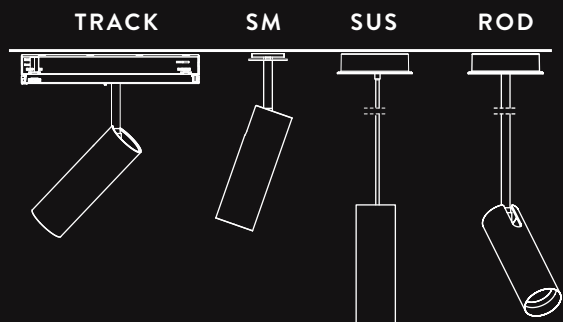

## **BARREL**

DARKON'S NEWEST PRODUCT '**BARREL**' IS 100% AUSTRALIAN MADE AND SETS A NEW BENCHMARK IN TRACK-MOUNTED FIXTURES INCORPORATING THE LATEST 'IN-TRACK' DALI CONTROL SOLUTION FROM TRIDONIC.

*MADE FROM PURE RIO TINTO ALUMINIUM, MINED IN WEIPA AND REFINED IN YARUM QUEENSLAND, THE METAL IS THEN EXTRUDED IN DANDENONG, VICTORIA MAKING THE RESOURCE 100% AUSTRALIAN.*

ALL FIXTURES ARE THEN CNC MACHINED, POWDER-COATED AND ASSEMBLED IN OUR BROADMEADOWS PRODUCTION FACILITY BEFORE BEING TESTED AND QUICKLY SHIPPED OUT TO ORDER.

DESIGNED WITH HIGH QUALITY TRIDONIC SLE LED MODULES AND CUSTOMISABLE OPTICS TO PROVIDE BOTH ACCENT & GENERAL LIGHTING, THE BARREL SPOTLIGHT DELIVERS VERSATILE DESIGN SOLUTIONS BACKED WITH A 5-YEAR WARRANTY.

## DESIGN FEATURES

- Recessed lamp for low glare applications
- Tool-free interchangeable optics
- Prismatic optics for even greater glare control
- Tapered 'knife-edge' for clean modern aesthetic
- 90° gimbal inclination
- 350° rotation
- Up to 110 exit lumens per system watt
- 80+ colour rendering
- 90+ colour rendering available on request
- High colour tolerance Macadam 3
- Complies with AS/NZS 60598.2.1
- L80 / B10 = 55,000 hours @ 250mA / 65°C TP
- L80 / B10 = 55,000 hours @ 350mA / 65°C TP